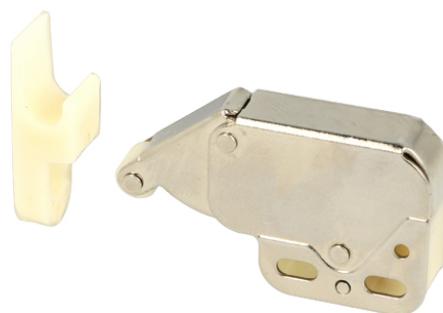

PRODUCT SHEET

Description:

Mini Latch White/NPL, 48,5x28x25mm, W/Striker & Screws

Item number:

22.01.015-0

Units	Box	Carton	HS Code	Barcode
Pcs.	50	500	8302420090	
				5704866077293